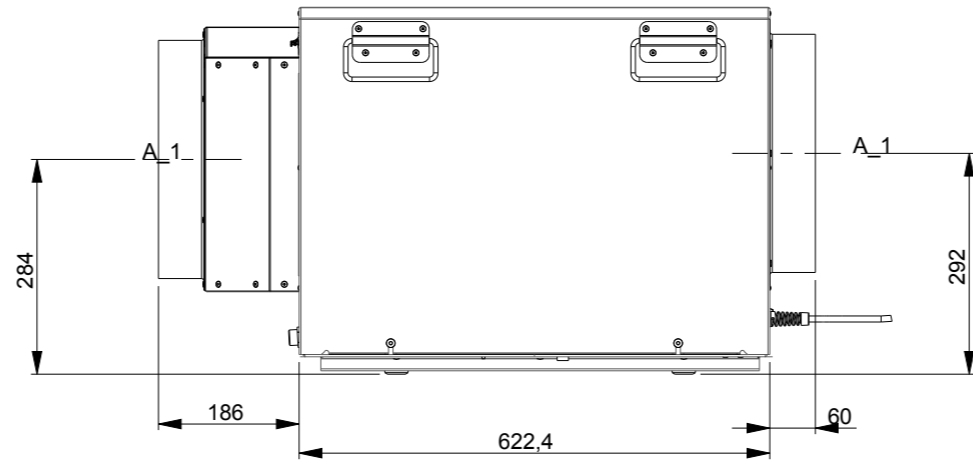

INLET VIEW

DRAIN OUTLET  
1/2 " BSP / 15MM O/D

OUTLET VIEW