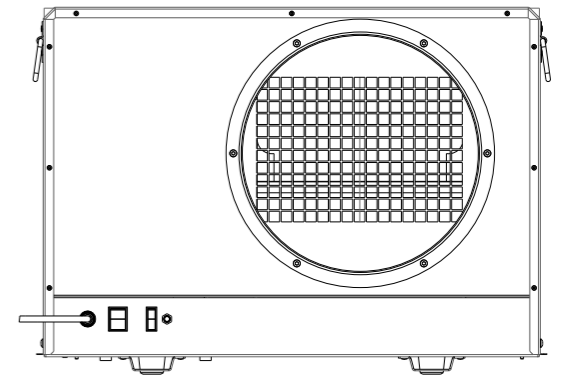

INLET VIEW

DRAIN OUTLET  
1/2 " BSP / 15MM O/D

OUTLET VIEW